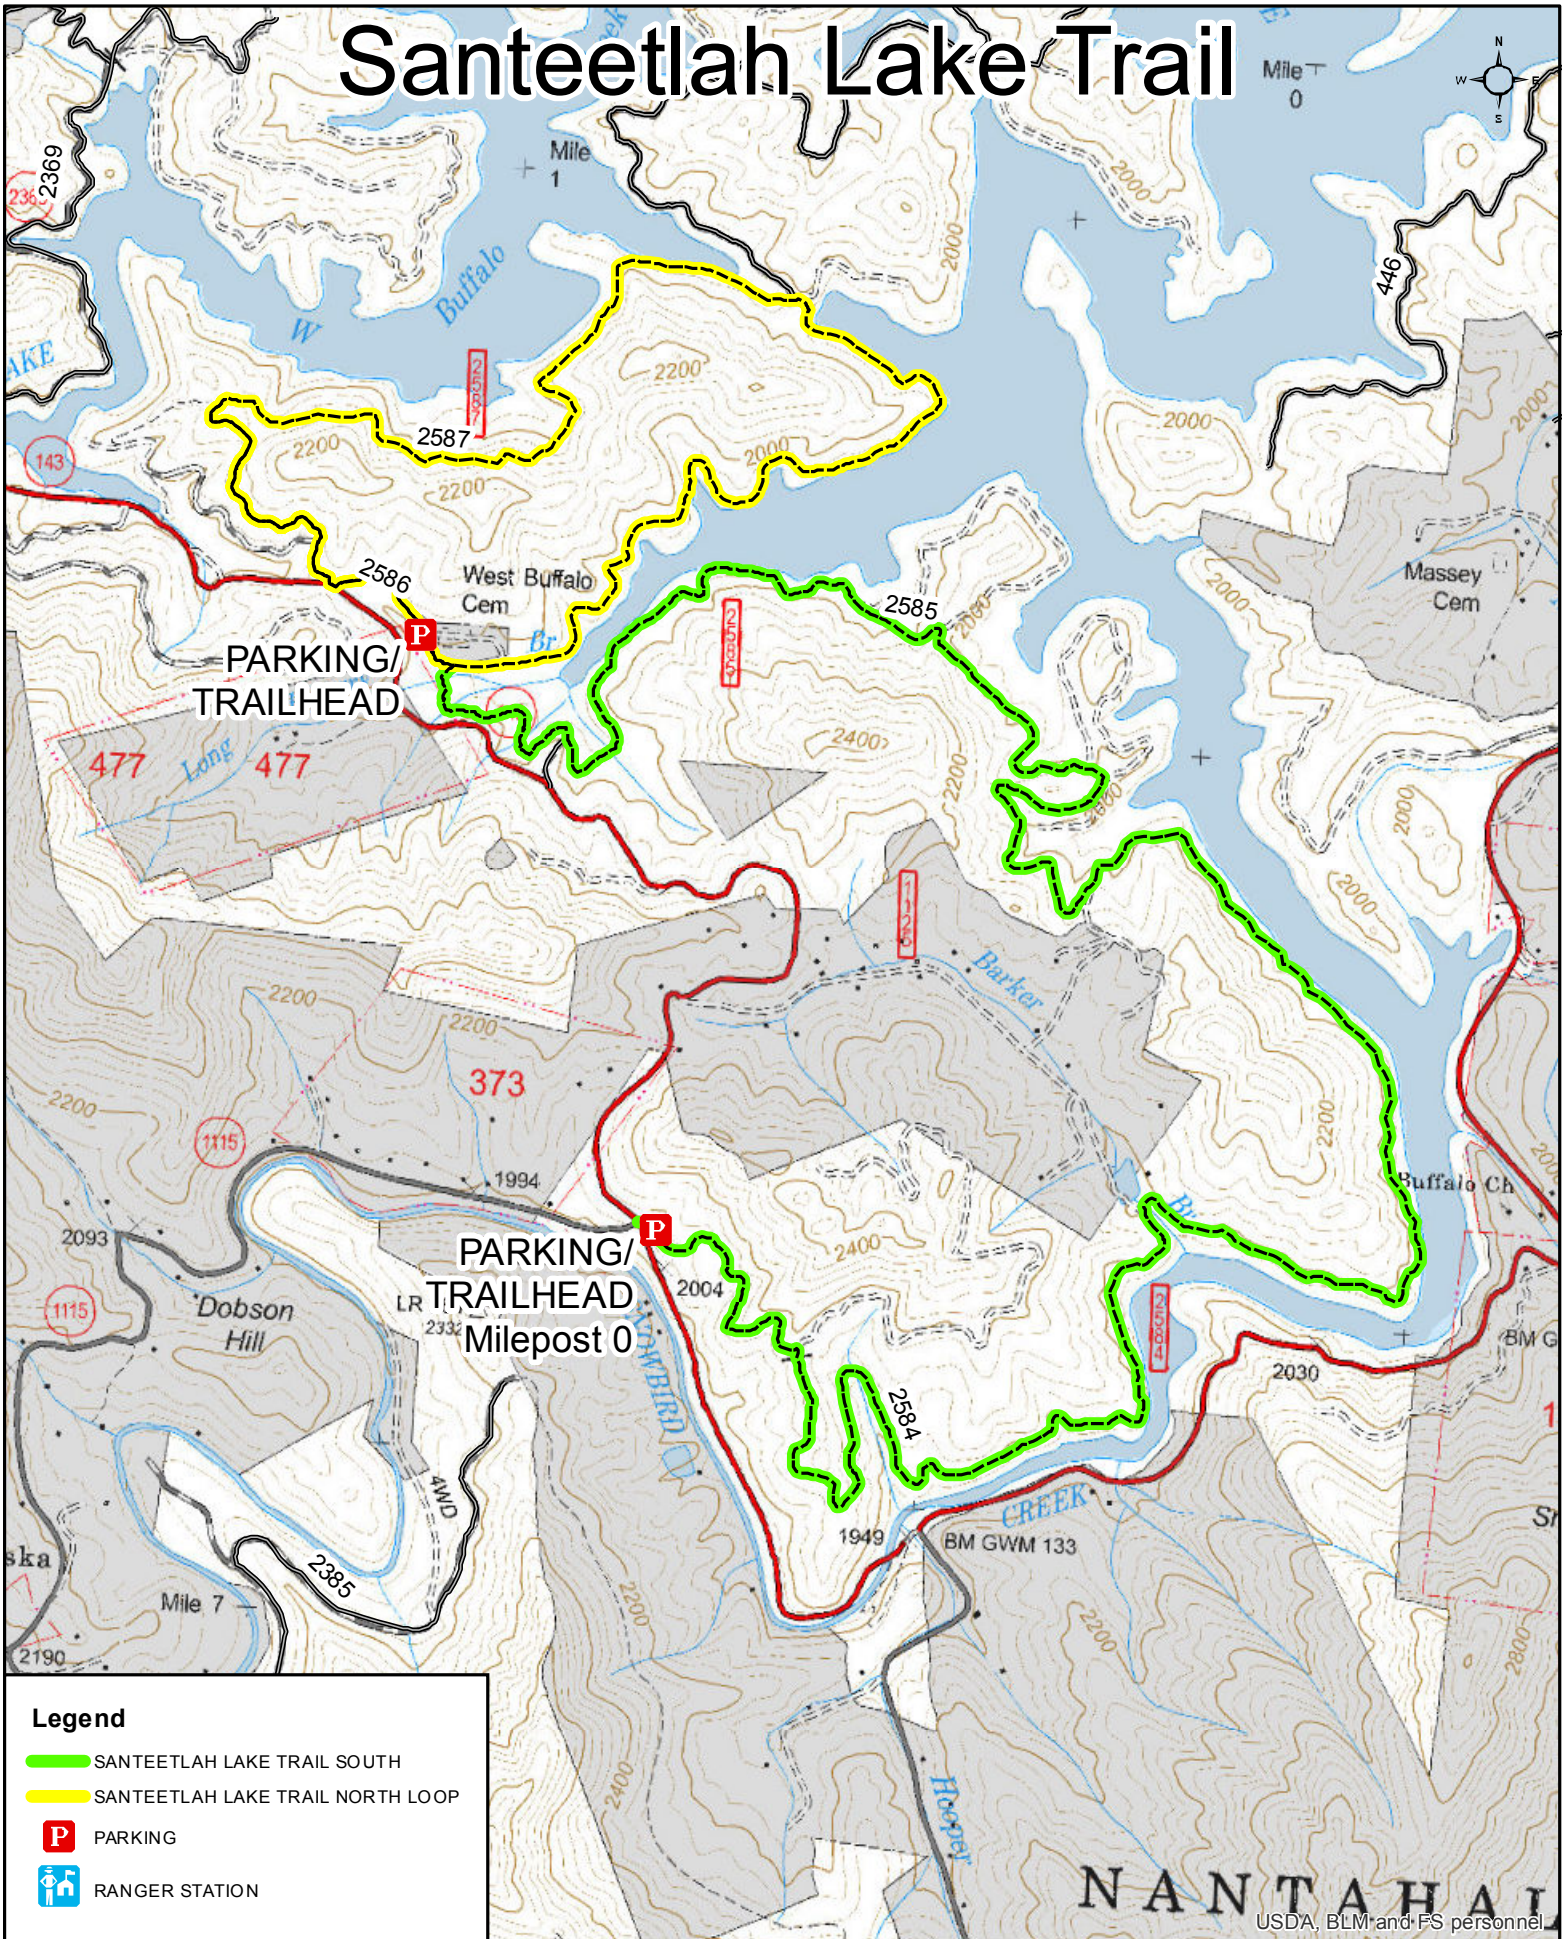

Santeetlah Lake Trail

Legend

-  SANTEETLAH LAKE TRAIL SOUTH
-  SANTEETLAH LAKE TRAIL NORTH LOOP
-  PARKING
-  RANGER STATION