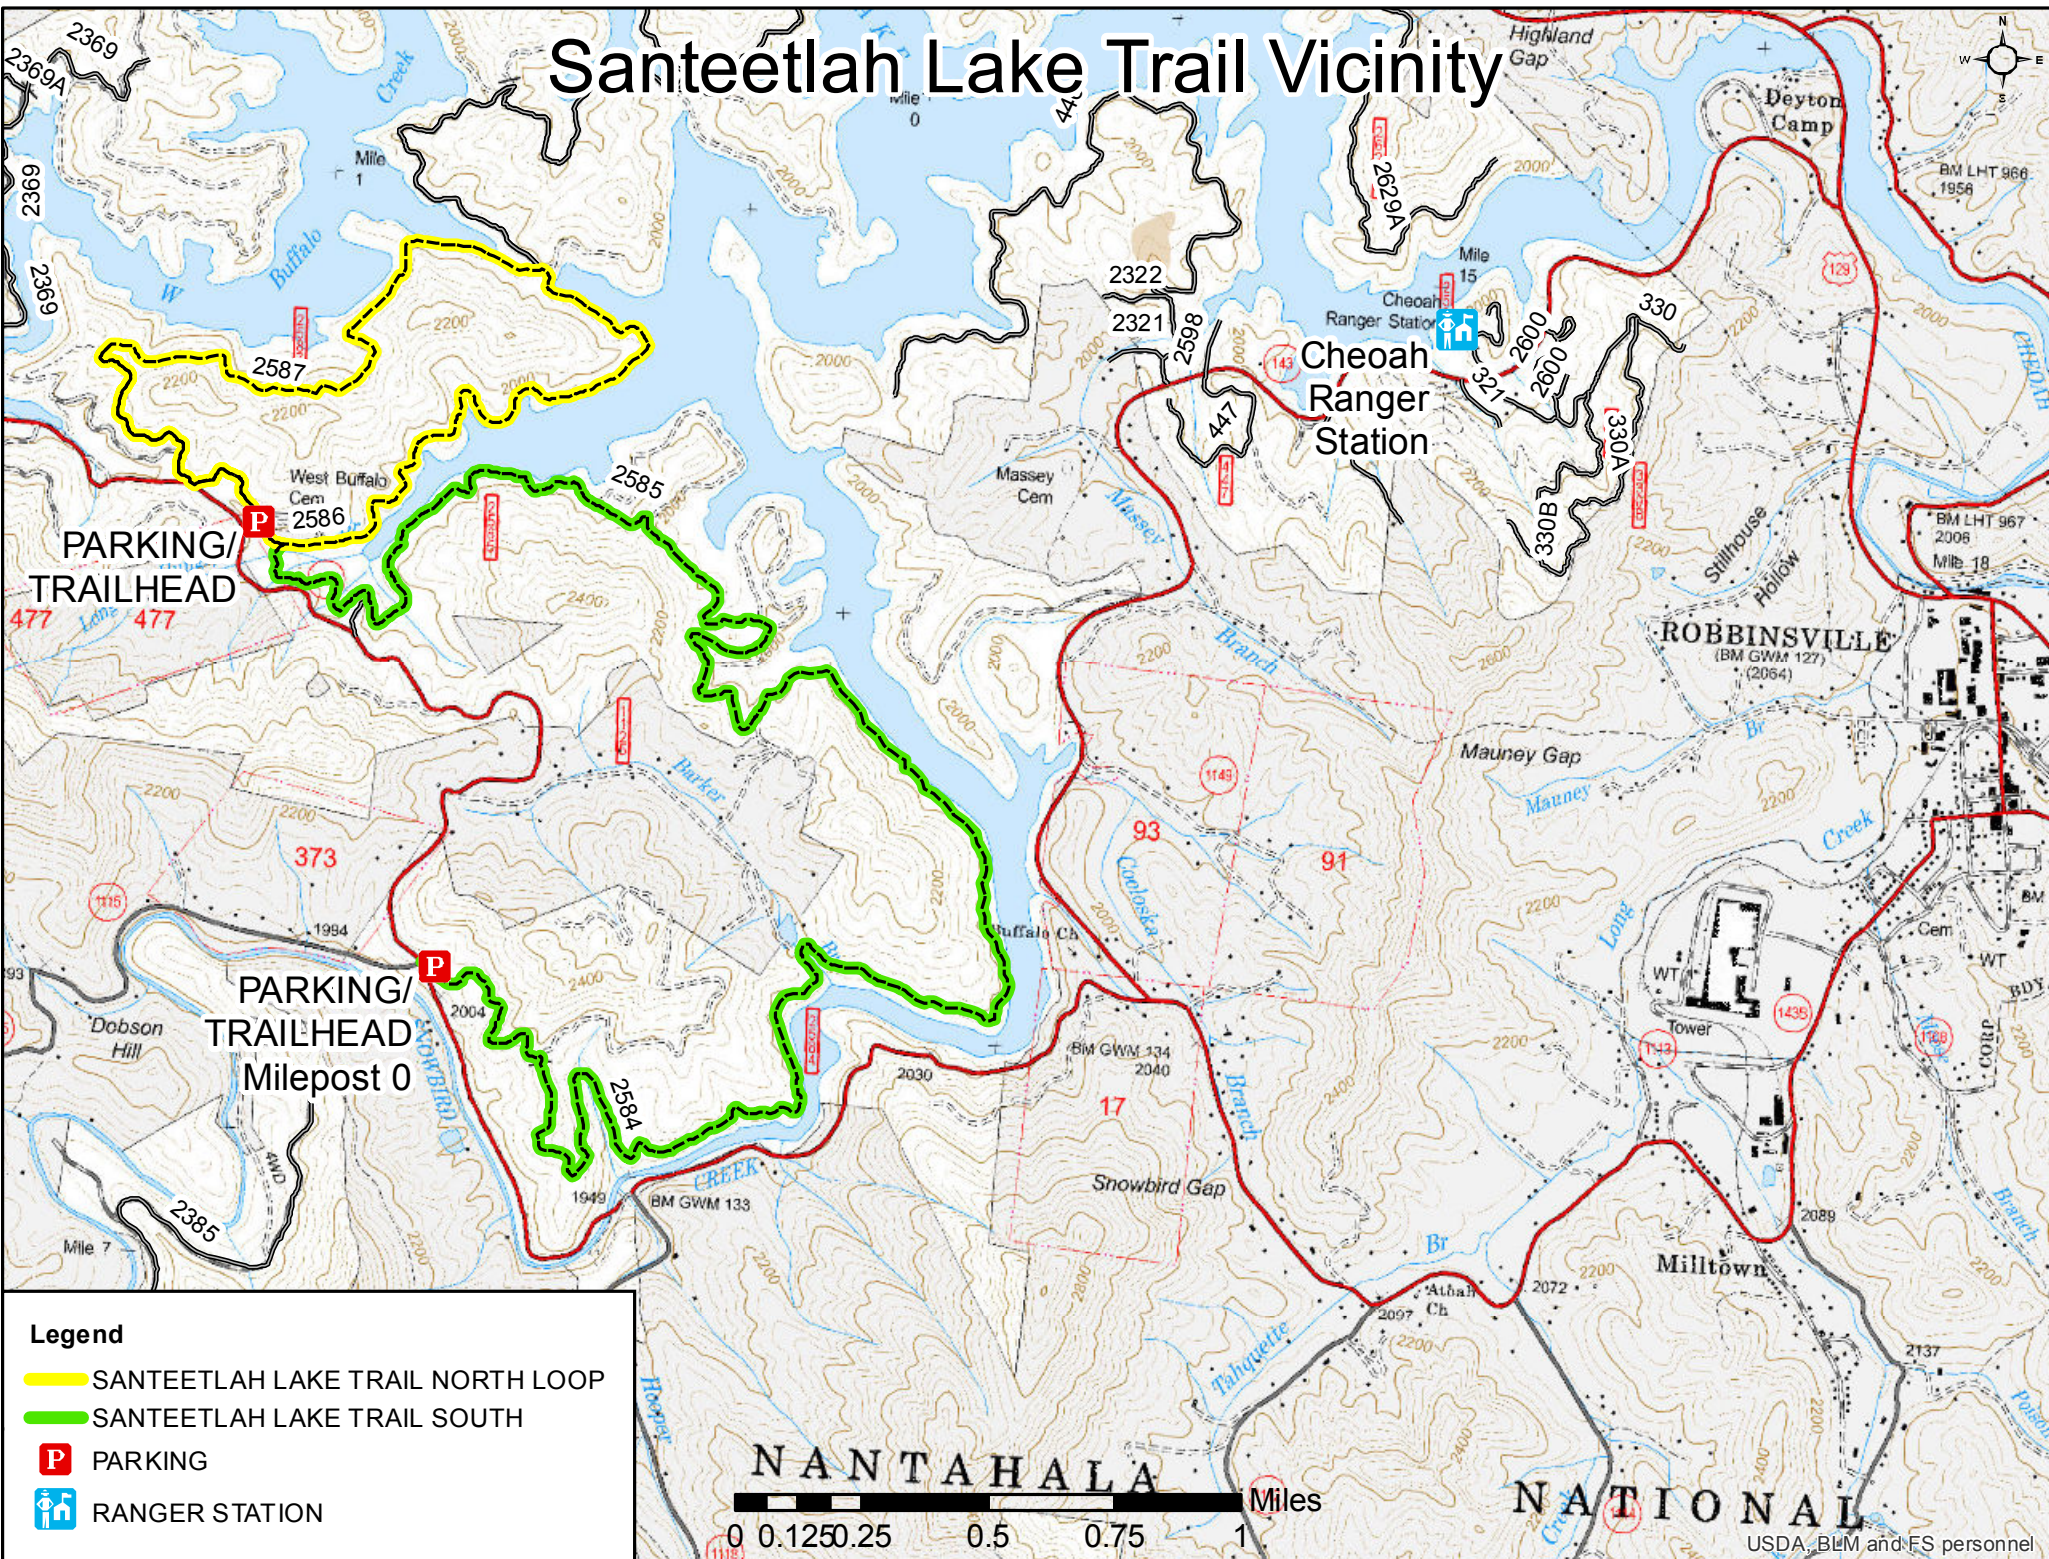

Santeetlah Lake Trail Vicinity

- Legend**
- SANTEETLAH LAKE TRAIL NORTH LOOP
 - SANTEETLAH LAKE TRAIL SOUTH
 - PARKING
 - RANGER STATION